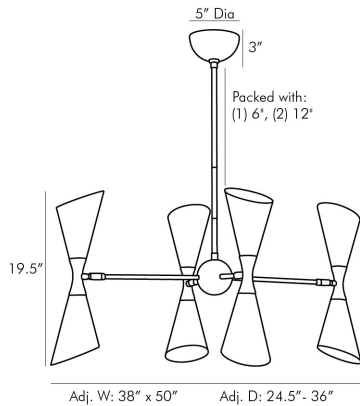

ARTERIOS

FUENTES CHANDELIER

89357

Antique Brass
Contract Suitable As Is

The Fuentes is all about angles. Showcasing a mid-century modern shape this chandelier features an antique brass steel frame with angular hourglass shades in a bronze finish. The best part? The shades articulate allowing you to pivot them vertically or horizontally so you can curate your space with the lightscape scene of your choice. Additional pipe available (PIPE-101). Damp-rated, although limited covered outdoor

APPEARANCE

Material	Steel
Finish	Antique Brass, Bronze
Top Coat/Sealant	false

DIMENSIONS

Chandelier	H: 19.5 IN
Minimum Hanging Height	26 IN
Maximum Hanging Height	50 IN
Canopy	H: 3 IN, Dia: 5.00 IN

WIRING

Rating	Damp
Cord	10 FT, Black/White, SVT
Socket	8, Type B=-E12 Other
Maximum Watt	40
Voltage	110-120 V

CERTIFICATIONS

Cerifications	Mexico United States, Canada
---------------	---------------------------------

COMPLIANCY

UL/ETL	Yes
RoHS	true

SHIPPING

Product Weight	15 LBS
Gross Weight 1	19 LBS
Shipping Box 1	H: 27 IN, L: 41 IN, W: 8.8 IN

REPLACEMENT PARTS

Replacement Part 1	PIPE-101
Replacement Part 1 Dim	(1) 6" and (1) 12"
Replacement Part 2	CANOPY-106
Replacement Part 2 Dim	3x5